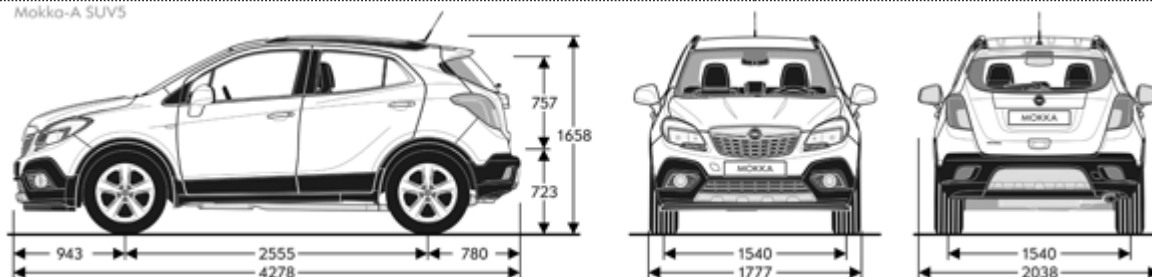

Exterior Dimensions 5-door

Wheelbase (mm) 2555

Length (mm) 4275

Height (mm) 1658

Width excluding/including door mirrors (mm) 1780 / 2038

Turning circle (kerb-to-kerb) (m) 11.5

Dimensions 5-door

Mokka-A SUV5

Interior Dimensions 5-door

Luggage/loadspace volume (ECIE-measure method) (litres) Seats up: 356 / Seats folded: 1305

Luggage/loadspace height, over rear axle (mm) 808

Luggage/loadspace width, between wheel arches (mm) Maximum width: 1006 / Between wheel arches: 915