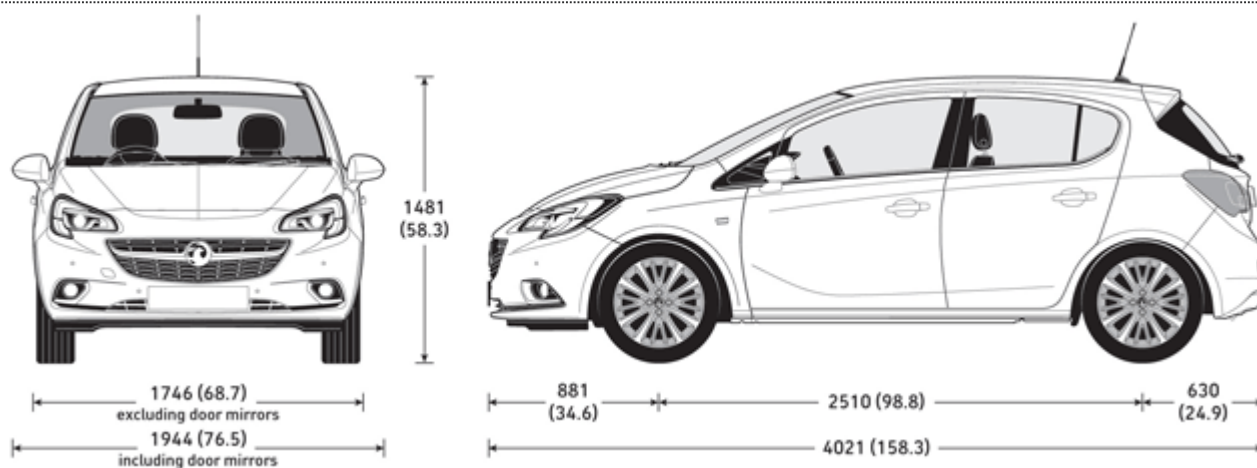

Exterior Dimensions 5-door

Wheelbase (mm) 2510

Length (mm) 4021

Height (mm) 1485

Width excluding/including door mirrors (mm) 1944/1775

Turning circle (kerb-to-kerb) (m) 11.0/10.6

Dimensions 5-door

Interior Dimensions 5-door

Luggage/loadspace volume (ECIE-measure method) (litres) 285 - 1120

Luggage/loadspace height, over rear axle (mm)	683
Luggage/loadspace width, between wheel arches (mm)	944
Luggage compartment depth (mm)	705
Loading height from ground (mm)	484
Weight and Load	5-door
Vehicle weight	1163-1237
Fuel tank capacity (litres)	45
Maximum towing weight braked/unbraked (12% gradient)(kg)	540-580/700-1200
Gross vehicle weight (kg)	1605-1665
General Properties	1.4i (90PS), 6-speed, automatic
Fuel consumption, urban driving mpg (litres/100km)	35.3 (8.0)
Acceleration 30-50mph (4th gear) (s)	
Emission Standard	Euro 6
Acceleration 0-60mph (s)	13.9
Fuel consumption, combined mpg (litres/100km)	47.1 (6.0)
Fuel consumption, extra-urban driving mpg (litres/100km)	57.6 (4.9)
Maximum speed (mph)	106
Number of cylinders	4
Capacity (cc)	1398
Maximum torque (Nm/rpm)	130 (96) / 4000
Maximum power (PS (kW)/rpm)	90 (66) / 6000