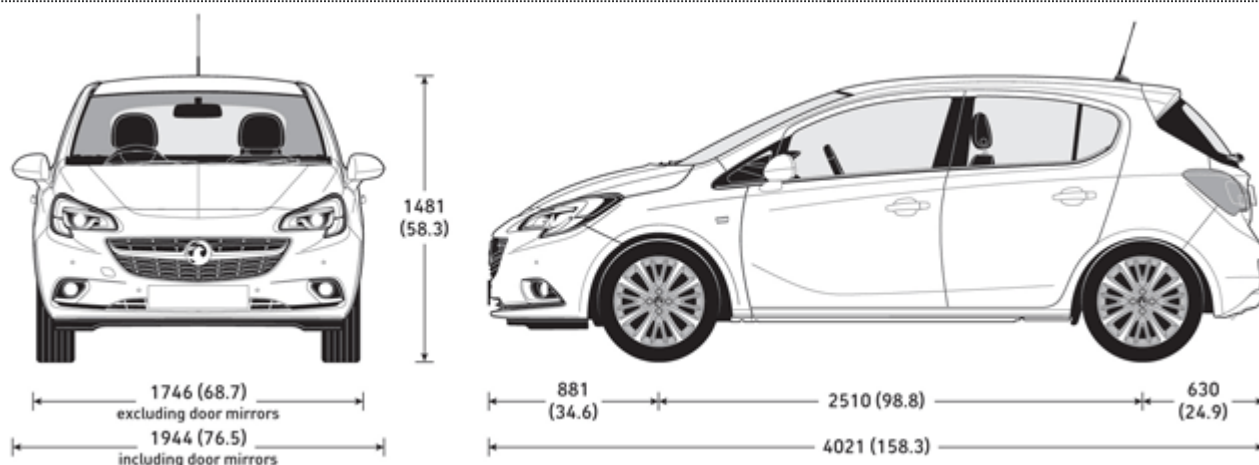

VEHICLE SPECIFICATION

Exterior Dimensions 5-door

Wheelbase (mm) 2510

Length (mm) 4021

Height (mm) 1485

Width excluding/including door mirrors (mm) 1944/1775

Turning circle (kerb-to-kerb) (m) 11.0/10.6

Dimensions 5-door

Interior Dimensions 5-door

Luggage/loadspace volume (ECIE-measure method) (litres) 285 - 1120

Luggage/loadspace height, over rear axle (mm)	683
Luggage/loadspace width, between wheel arches (mm)	944
Luggage compartment depth (mm)	705
Loading height from ground (mm)	484
Weight and Load	5-door
Vehicle weight	1163-1237
Fuel tank capacity (litres)	45
Maximum towing weight braked/unbraked (12% gradient)(kg)	540-580/700-1200
Gross vehicle weight (kg)	1605-1665
General Properties	1.4i (90PS), 6-speed, automatic
Fuel consumption, urban driving mpg (litres/100km)	35.3 (8.0)
Acceleration 30-50mph (4th gear) (s)	
Emission Standard	Euro 6
Acceleration 0-60mph (s)	13.9
Fuel consumption, combined mpg (litres/100km)	47.1 (6.0)
Fuel consumption, extra-urban driving mpg (litres/100km)	57.6 (4.9)
Maximum speed (mph)	106
Number of cylinders	4
Capacity (cc)	1398
Maximum torque (Nm/rpm)	130 (96) / 4000
Maximum power (PS (kW))/rpm)	90 (66) / 6000