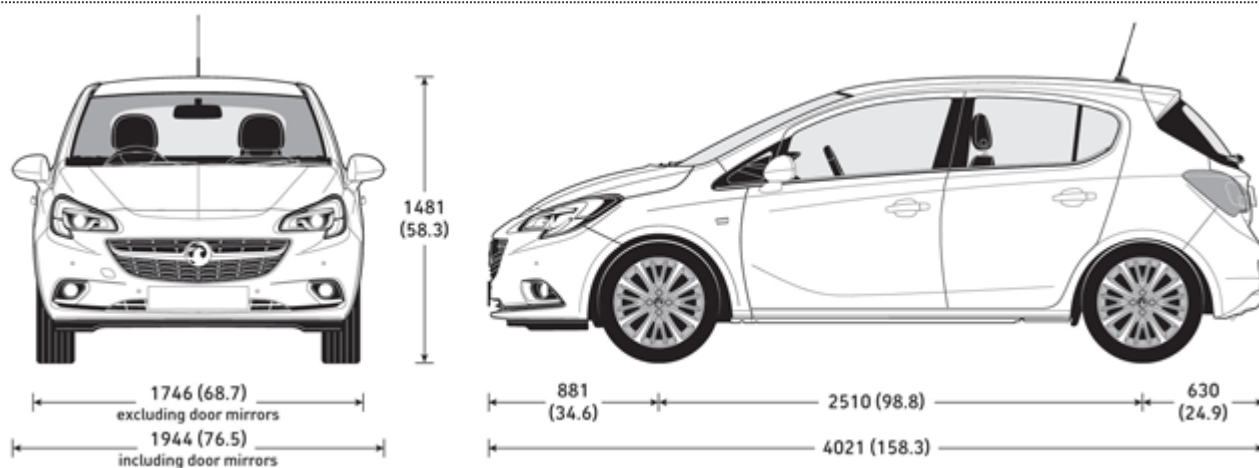

VEHICLE SPECIFICATION

Exterior Dimensions 5-door

Wheelbase (mm) 2510

Length (mm) 4021

Height (mm) 1485

Width excluding/including door mirrors (mm) 1944/1775

Turning circle (kerb-to-kerb) (m) 11.0/10.6

Dimensions 5-door

Interior Dimensions 5-door

Luggage/loadspace volume (ECIE-measure method) (litres) 285 - 1120

Luggage/loadspace height, over rear axle (mm)	683
Luggage/loadspace width, between wheel arches (mm)	944
Luggage compartment depth (mm)	705
Loading height from ground (mm)	484
Weight and Load	5-door
Vehicle weight	1163-1237
Fuel tank capacity (litres)	45
Maximum towing weight braked/unbraked (12% gradient)(kg)	540-580/700-1200
Gross vehicle weight (kg)	1605-1665
General Properties	1.3CDTi (95PS) Start/Stop ecoFLEX, 5-speed, manual
Fuel consumption, urban driving mpg (litres/100km)	76.3 (3.7)
Acceleration 30-50mph (4th gear) (s)	
Emission Standard	Euro 6
Acceleration 0-60mph (s)	11.9
Fuel consumption, combined mpg (litres/100km)	85.6 (3.3)
Fuel consumption, extra-urban driving mpg (litres/100km)	94.2 (3.0)
Maximum speed (mph)	113
Number of cylinders	4
Capacity (cc)	1248
Maximum torque (Nm/rpm)	190 (140) / 1500-3500
Maximum power (PS (kW)/rpm)	95 (70) / 3750